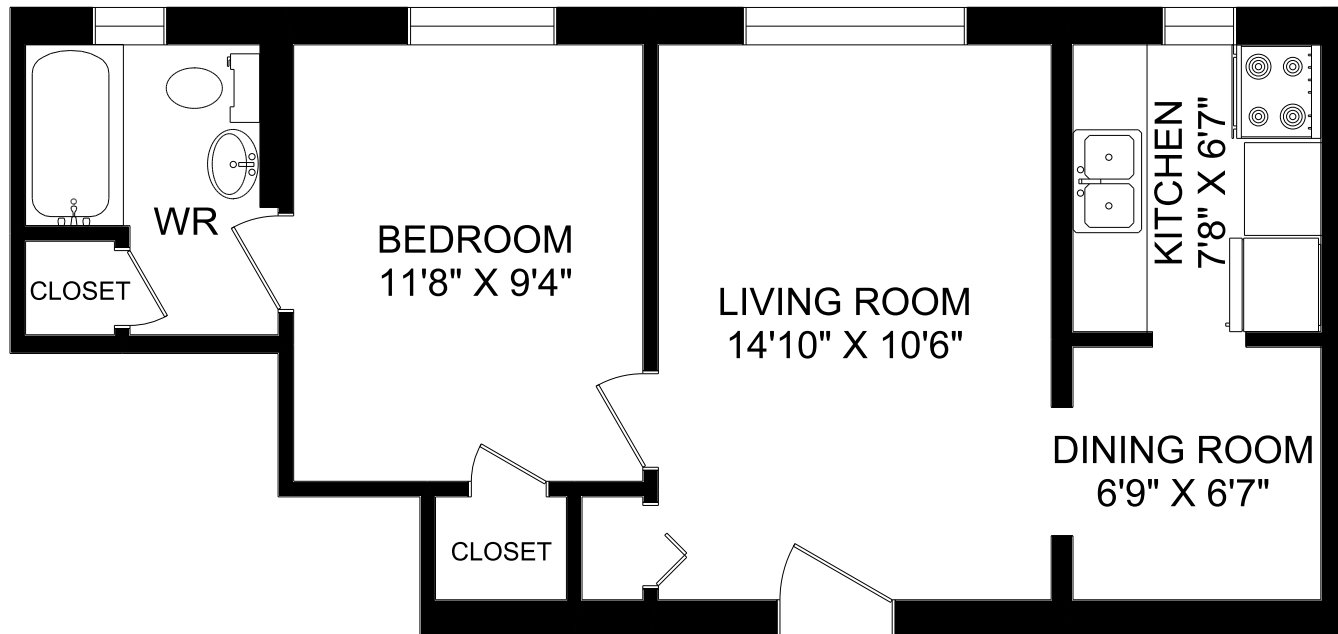

# DUKE (ELLINGTON) APTS.

27 DUKE STREET

1 BEDROOM UNIT #03, #103, #203, #303  
521 SQUARE FEET