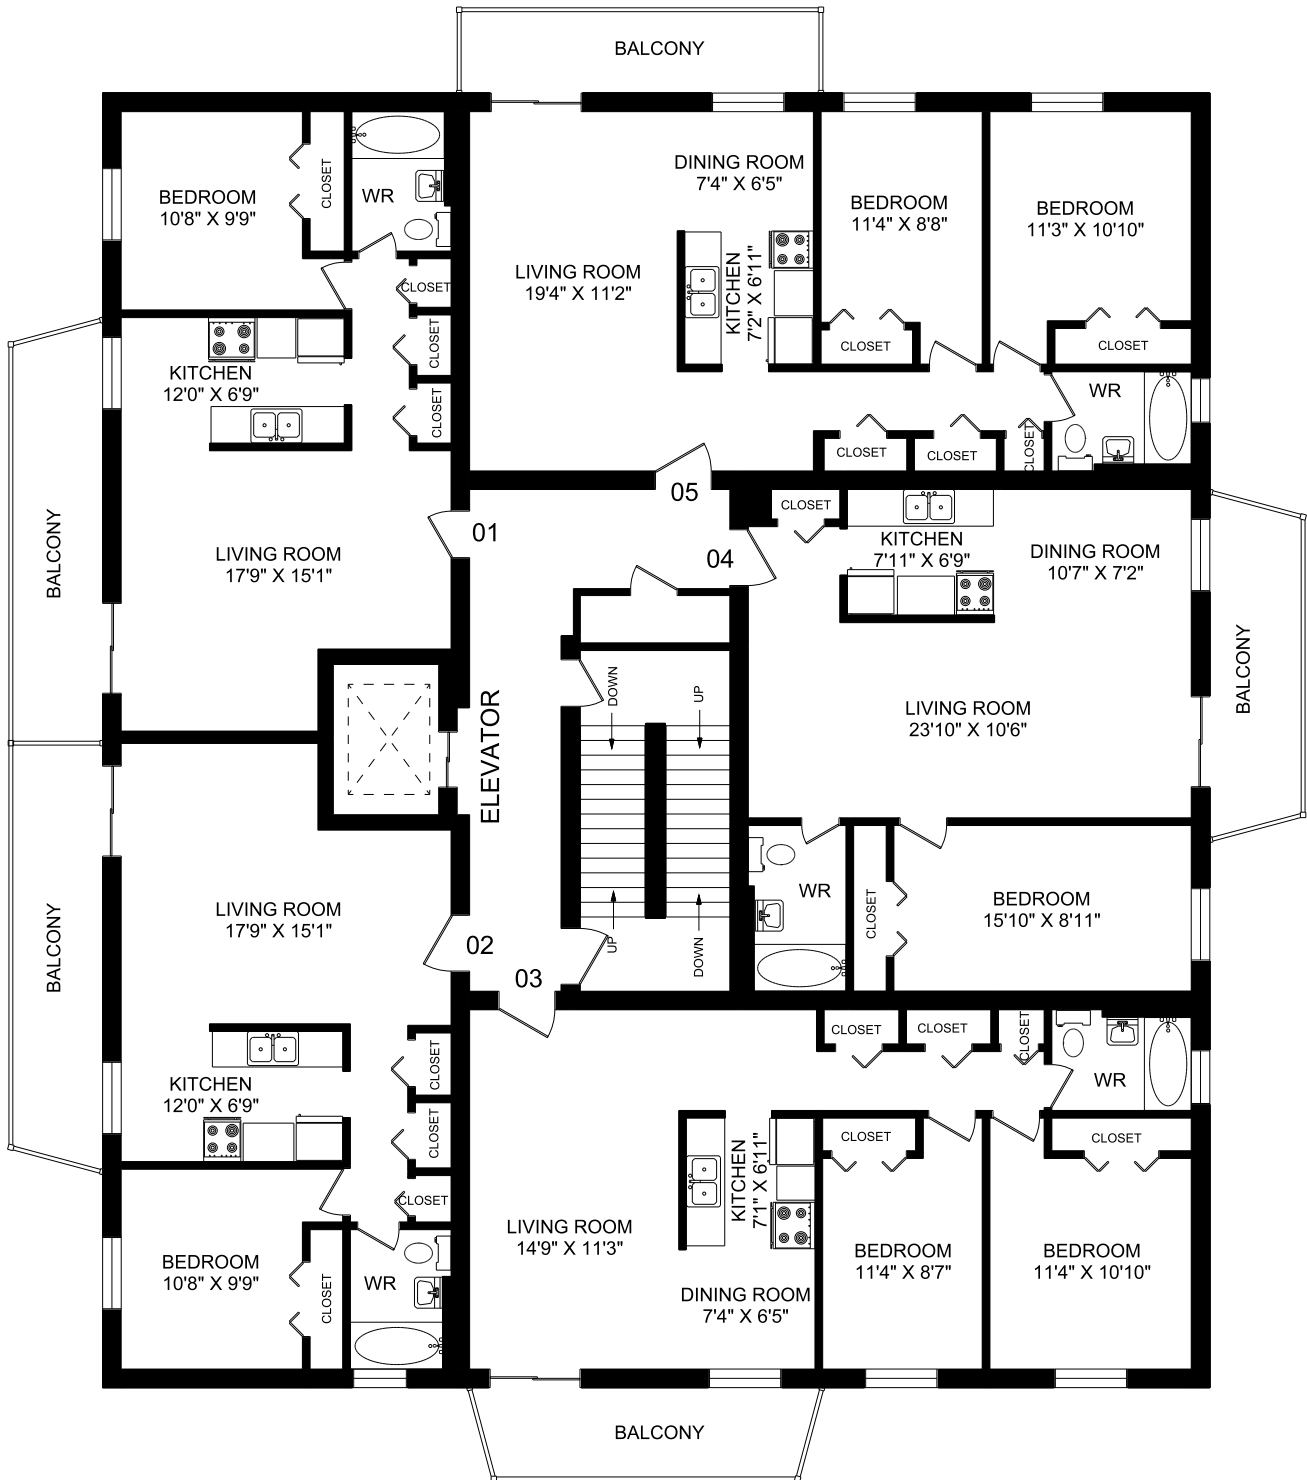

# CATHEDRAL SUITES

595 KING STREET WEST

TYPICAL FLOOR