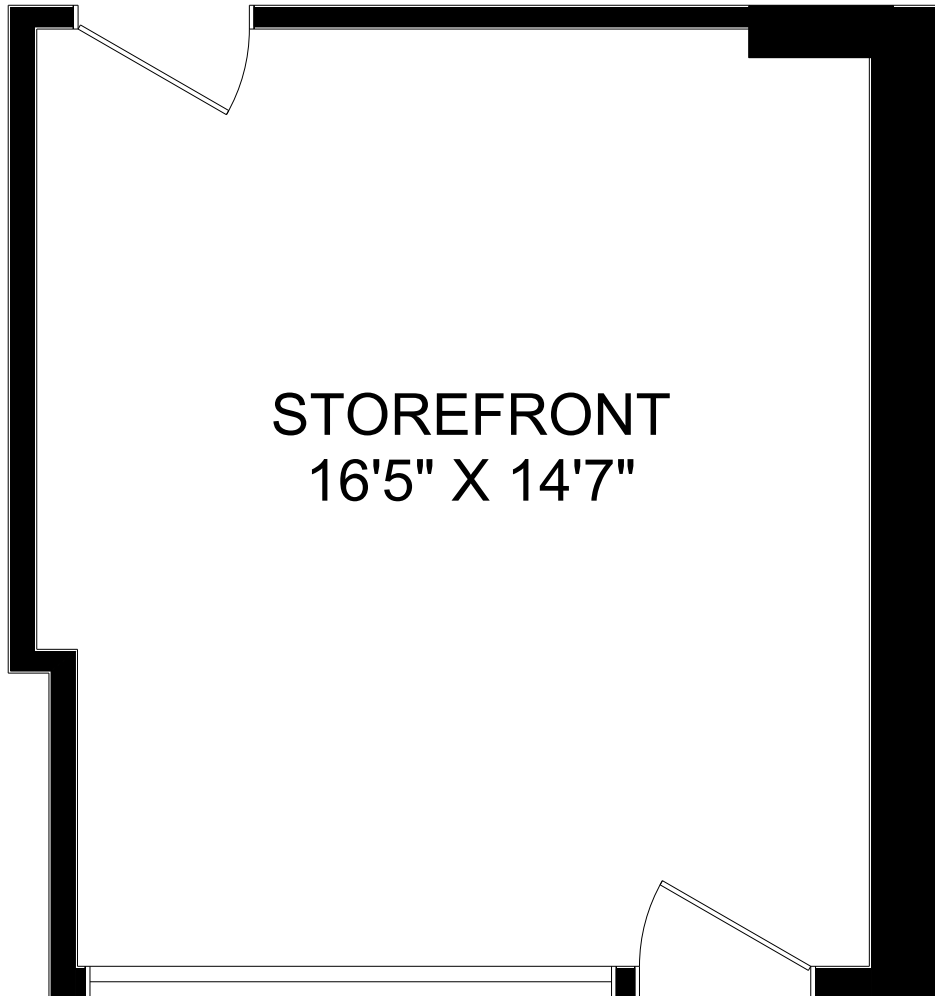

# 782-786 KING STREET WEST

782 KING STREET WEST  
COMMERCIAL RETAIL STORE  
287 SQUARE FEET