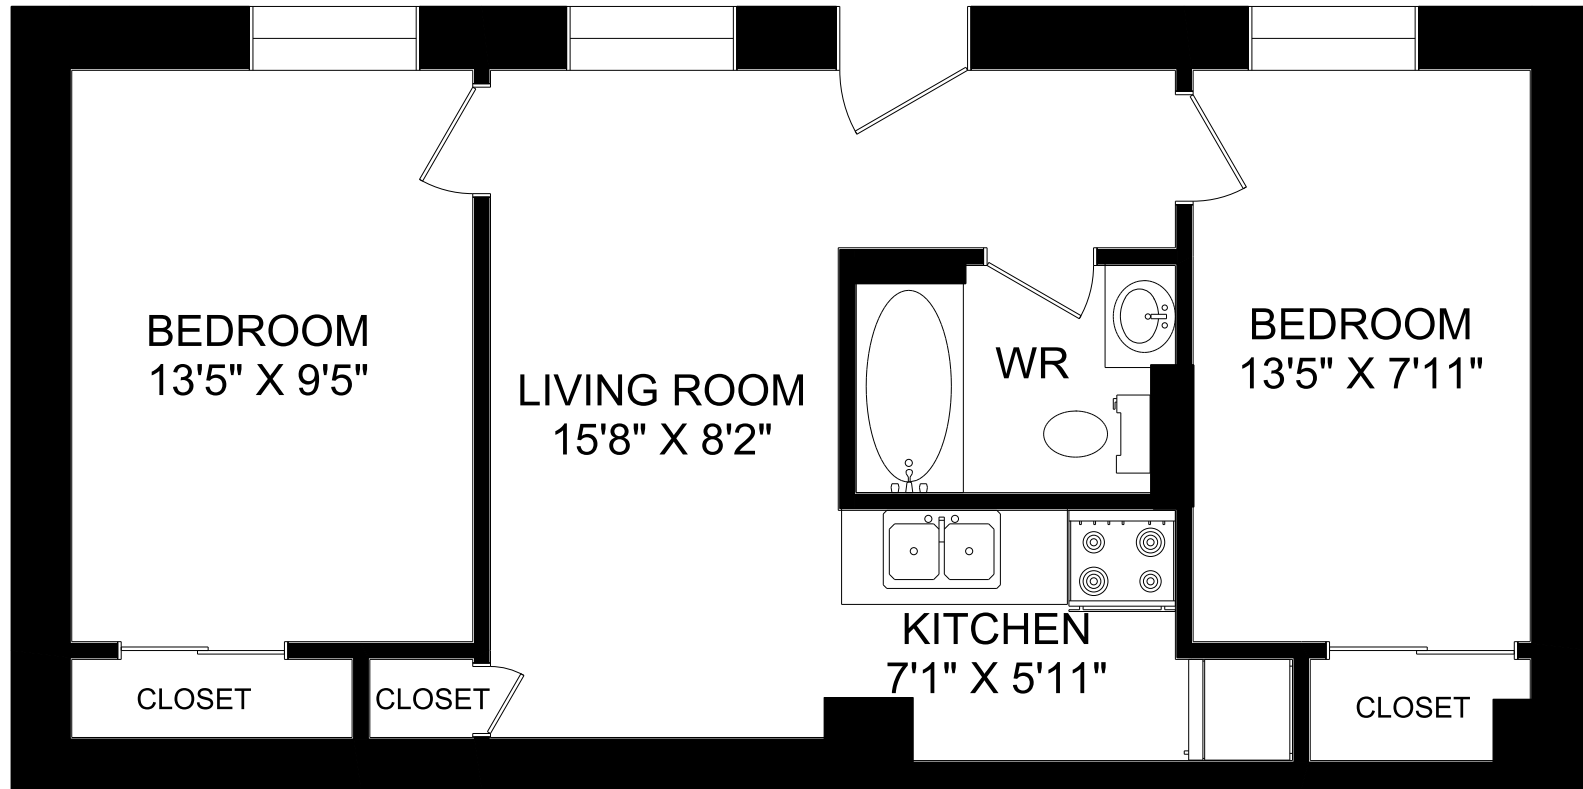

782-786 KING STREET WEST

2 BEDROOM UNIT #6
665 SQUARE FEET