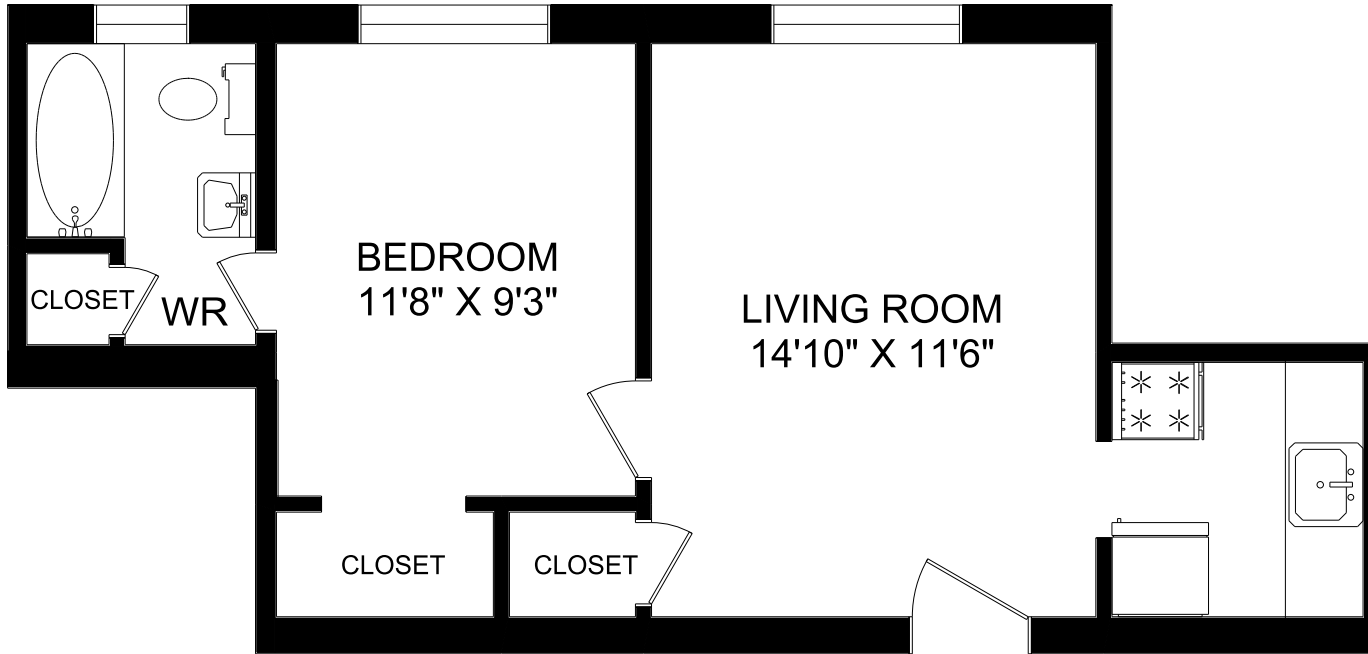

DUKE (ELLINGTON) APTS.

27 DUKE STREET

1 BEDROOM
UNIT #104, #204, #304
UNIT#05 (LOWER LEVEL)
484 SQUARE FEET