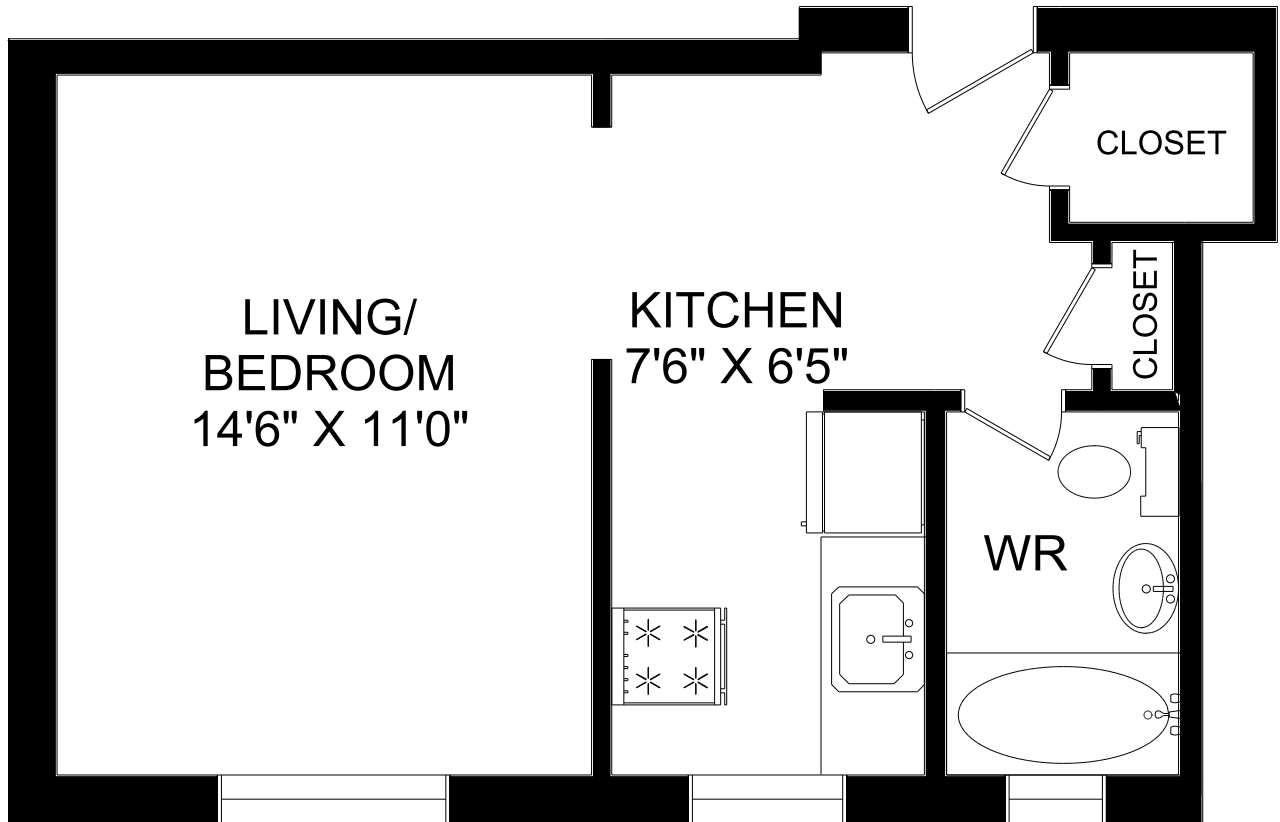

DUKE (ELLINGTON) APTS.

27 DUKE STREET

STUDIO UNIT #106, #206, #306
399 SQUARE FEET