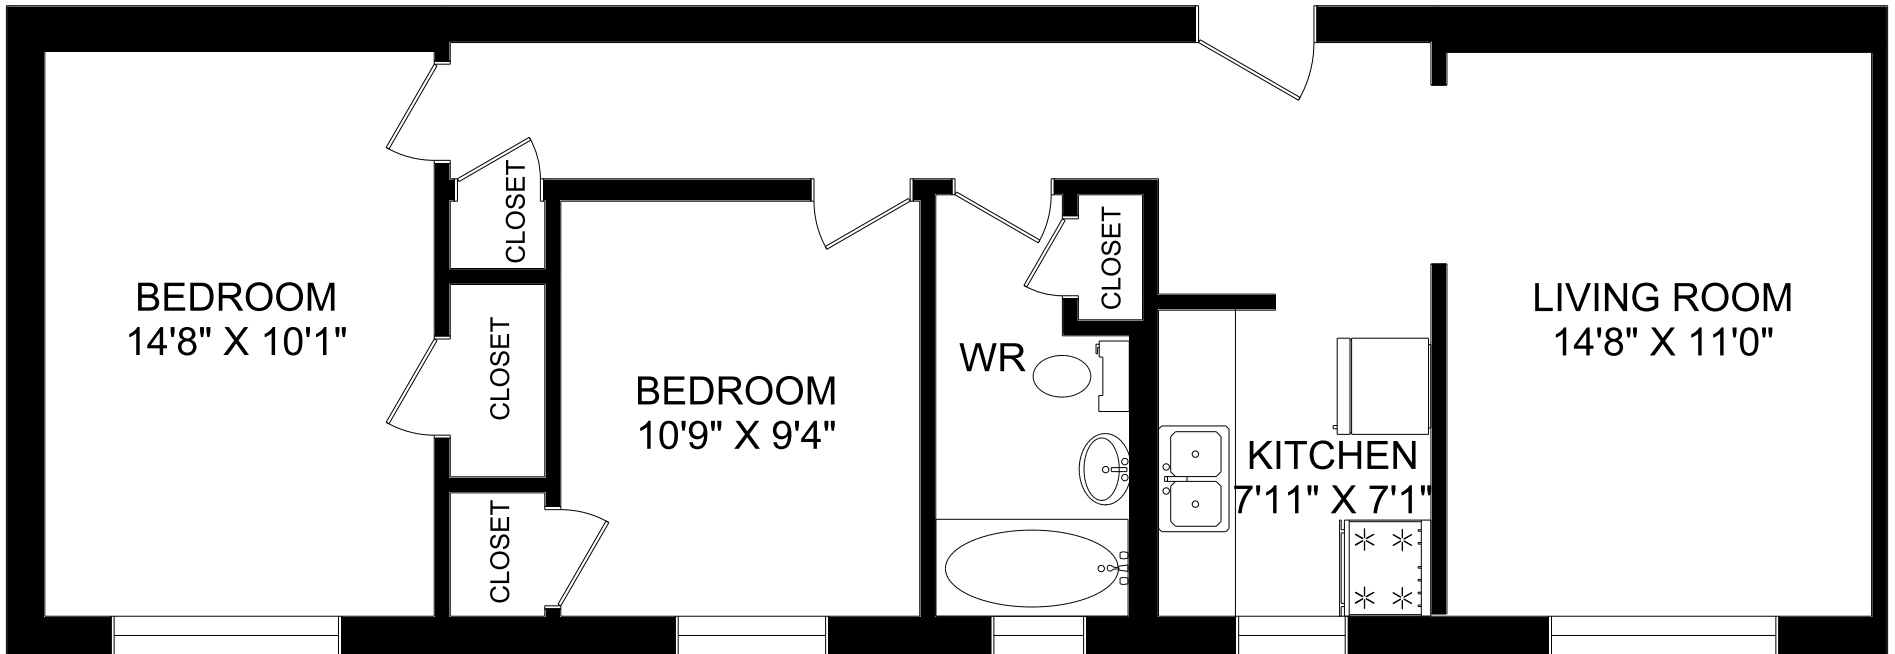

DUKE (ELLINGTON) APTS.

27 DUKE STREET

2 BEDROOM
UNIT #108, #208, #308
UNIT #04 (LOWER LEVEL)
810 SQUARE FEET